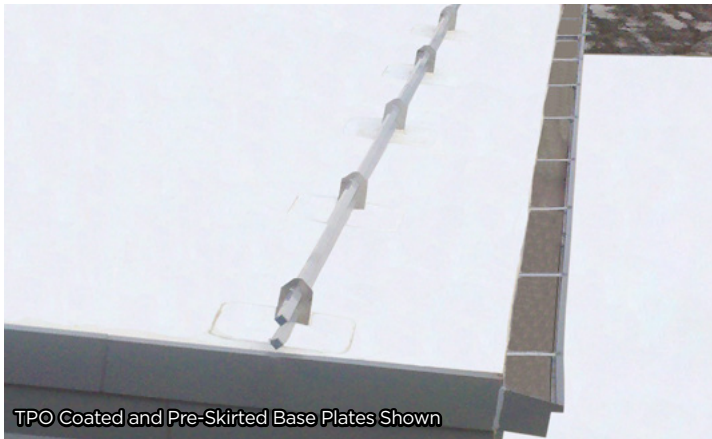

## Deck Mount Snow Retention System

For TPO Membrane Roof Systems

TPO Coated and Pre-Skirted Base Plates Shown

TPO-Coated Bracket

1" Square Double Retention Bar Shown

### Overview

Mechanically fastened baseplate with factory-welded vertical bracket fully coated in a TPO material to match virtually any TPO membrane roof system.

### Custom Configurations

Each Deck Mount Bar System offers a wide variety of roofing system attachments that are mechanically fastened to the roof's deck, available in either a single, double, or triple bar support using either a 1", 2", square or round retention bar.