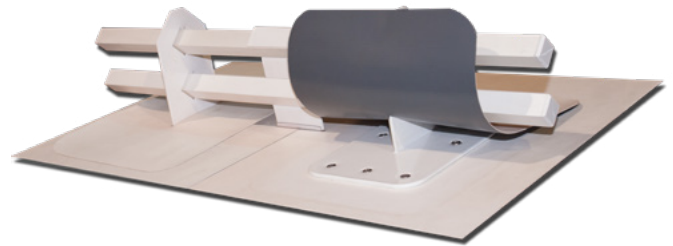

## Deck Mount Snow Retention System

For TPO Membrane Roof Systems

TPO Coated and Pre-Skirted Base Plates Shown

TPO-Coated Bracket

1" Square Double Retention Bar Shown

### Overview

Mechanically fastened baseplate with factory-welded vertical bracket fully coated in a TPO material to match virtually any TPO membrane roof system.

### Recommended Accessory

Use our Barricade Plate™ to Reduce Melting Snow & Ice From Sliding Underneath the Bar.

Available in Square or Round Retention Bar Systems.

### Custom Configurations

Each Deck Mount Bar System offers a wide variety of roofing system attachments that are mechanically fastened to the roof's deck, available in either a single, double, or triple bar support using either a 1", 2", square or round retention bar.